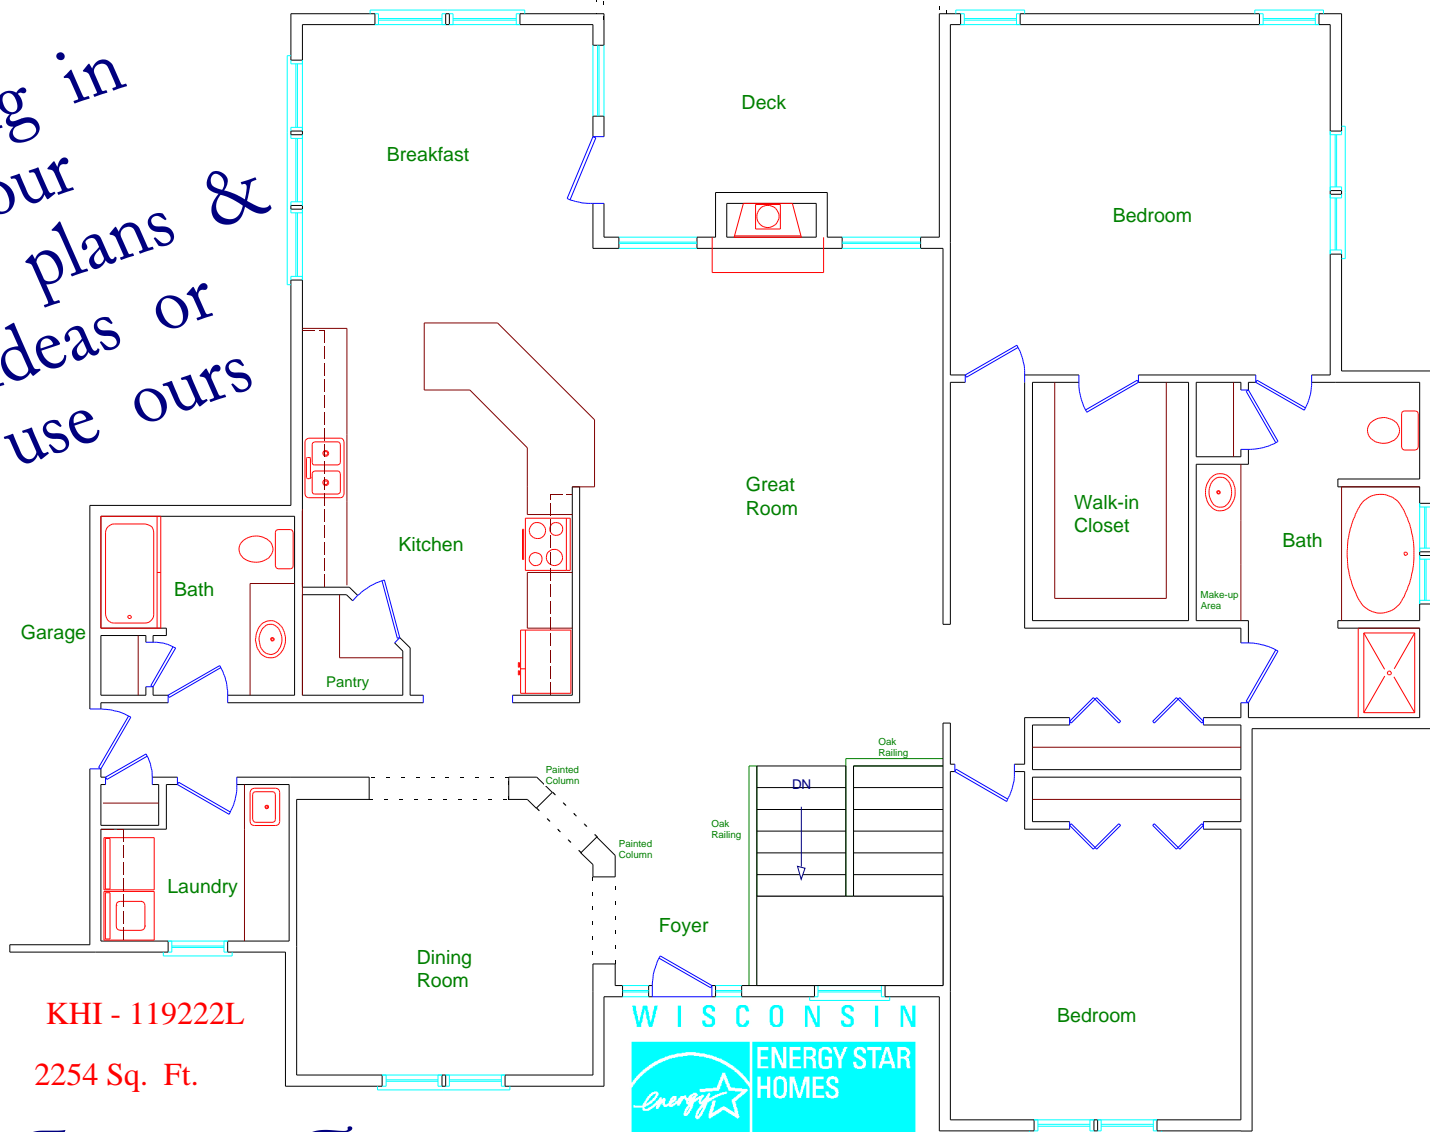

Bring in
your
floor plans &
ideas or
use ours

KHI - 119222L
2254 Sq. Ft.

*Frame-up To a
Total Building Package
Any Portion you Desire*

- * Site Selection
- * Basement Walls & Floors
- * Garage
- * Basement Insulation
- * Plumbing
- * Heating
- * Decks
- * Fireplaces
- * Sun Tunnels & Skylights
- * Driveway Gravel
- * 10-Year Homeowners Warranty
- * Excavation
- * House
- * Front Steps & Porches
- * Well & Septic System
- * Electrical
- * Finished Basements
- * Brick
- * Floor Coverings
- * Fill & Black Dirt
- * Appliances