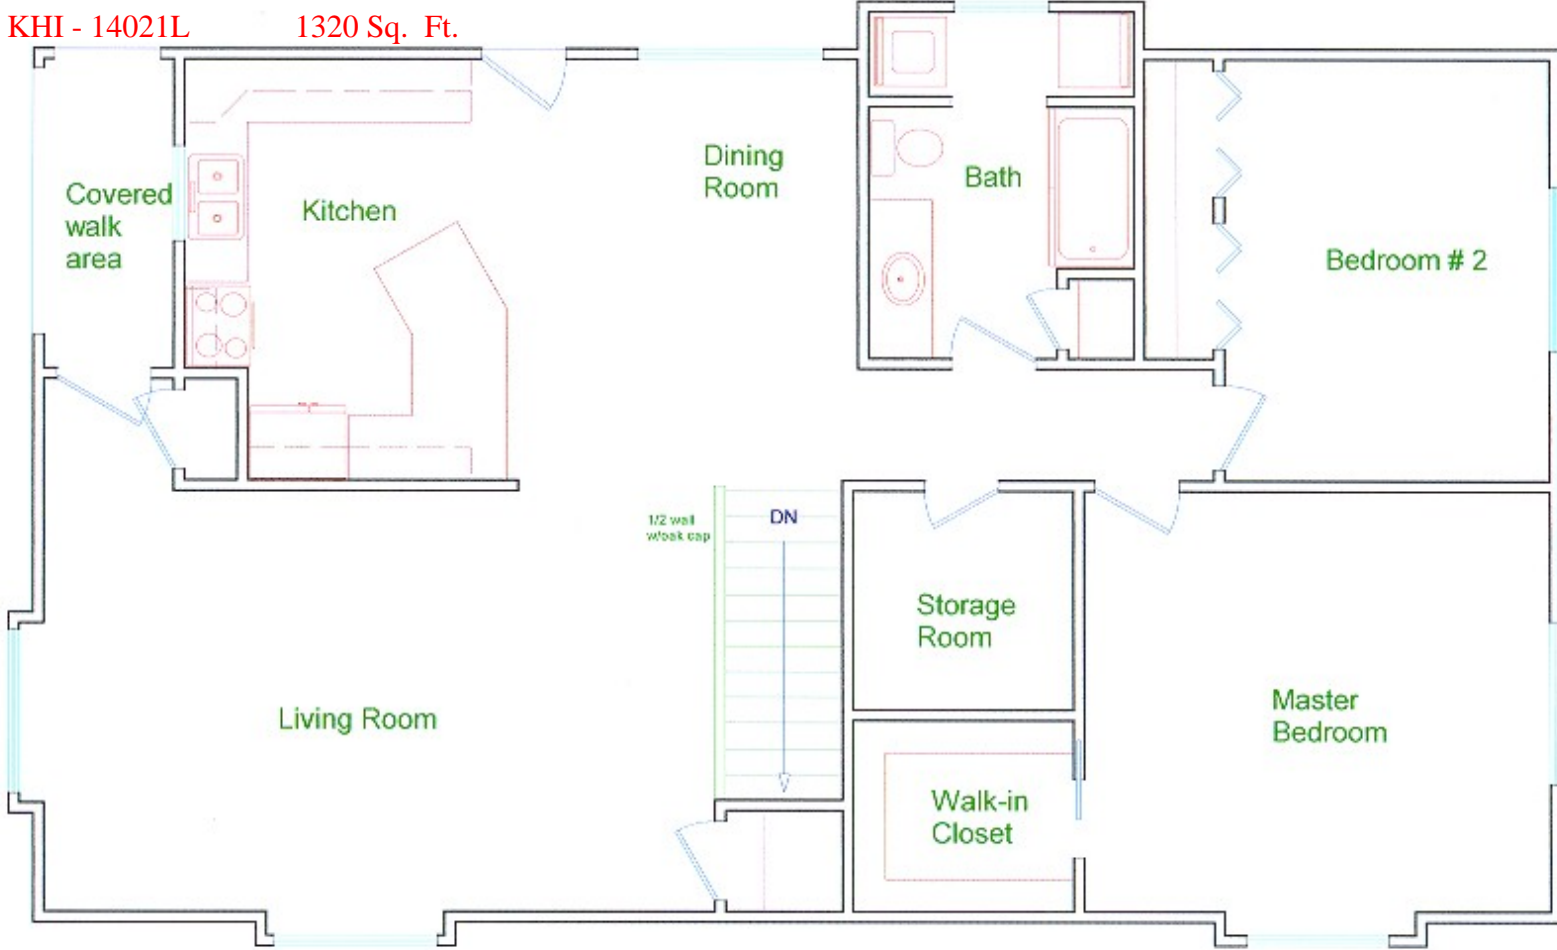

W I S C O N S I N

KHI - 14021L 1320 Sq. Ft.

Frame-up To a Total Building Package

Any Portion you Desire

Kickapoo Homes of Viroqua, Inc.

Since 1976 809 N. Main St., Viroqua, WI 54665
 QUALITY AT ITS BEST AND WE'LL SAVE YOU MONEY