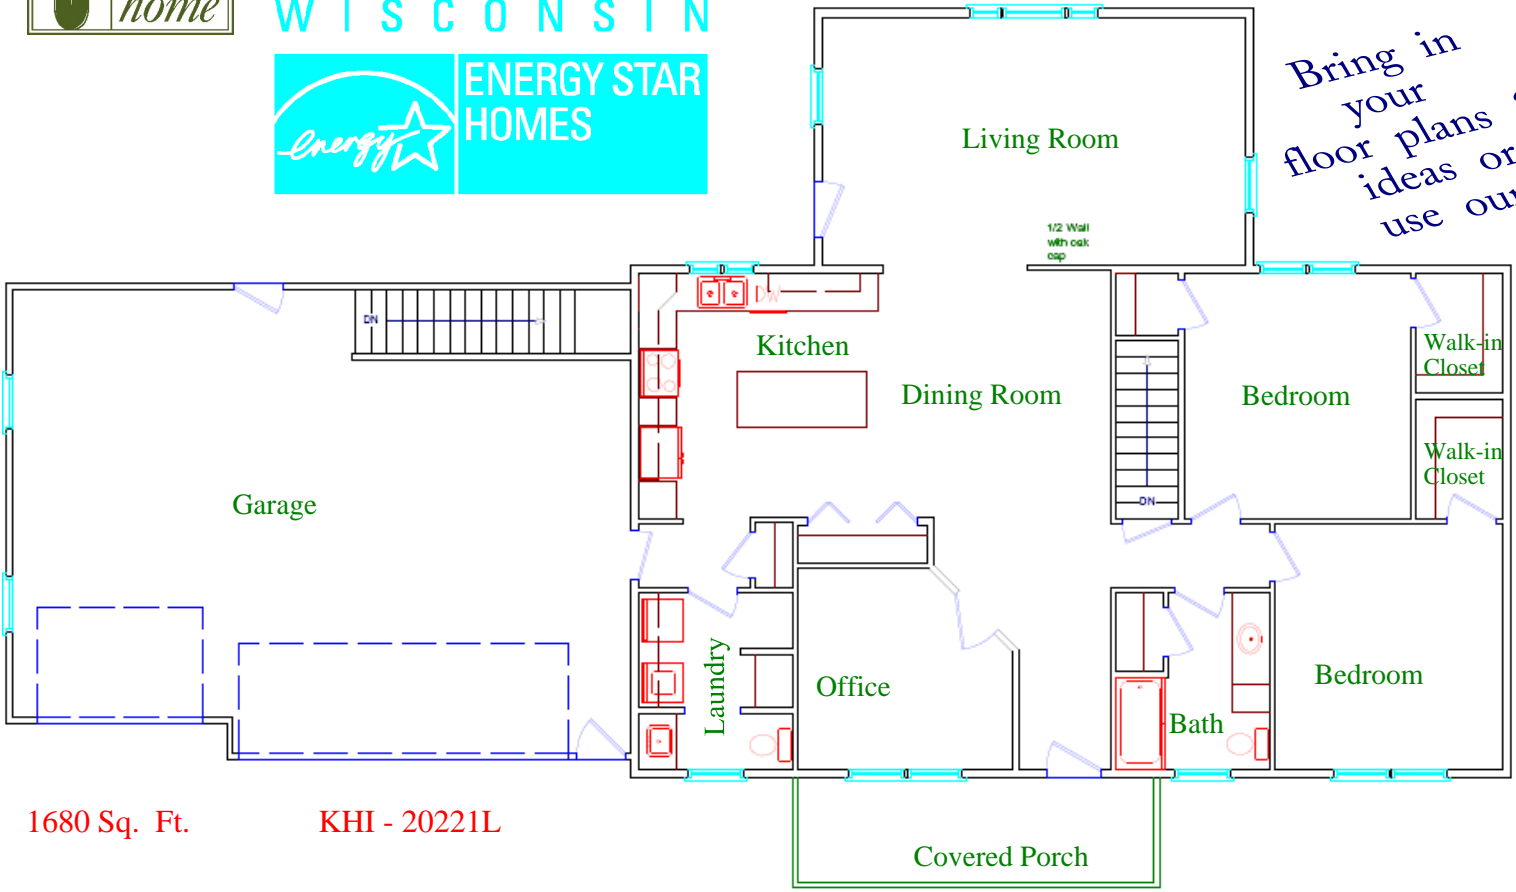

Bring in your floor plans & ideas or use ours

1680 Sq. Ft.

KHI - 20221L

Frame-up To a Total Building Package Any Portion you Desire

Kickapoo Homes of Viroqua, Inc.

Since 1976 809 N. Main St., Viroqua, WI 54665
 QUALITY AT ITS BEST AND WE'LL SAVE YOU MONEY