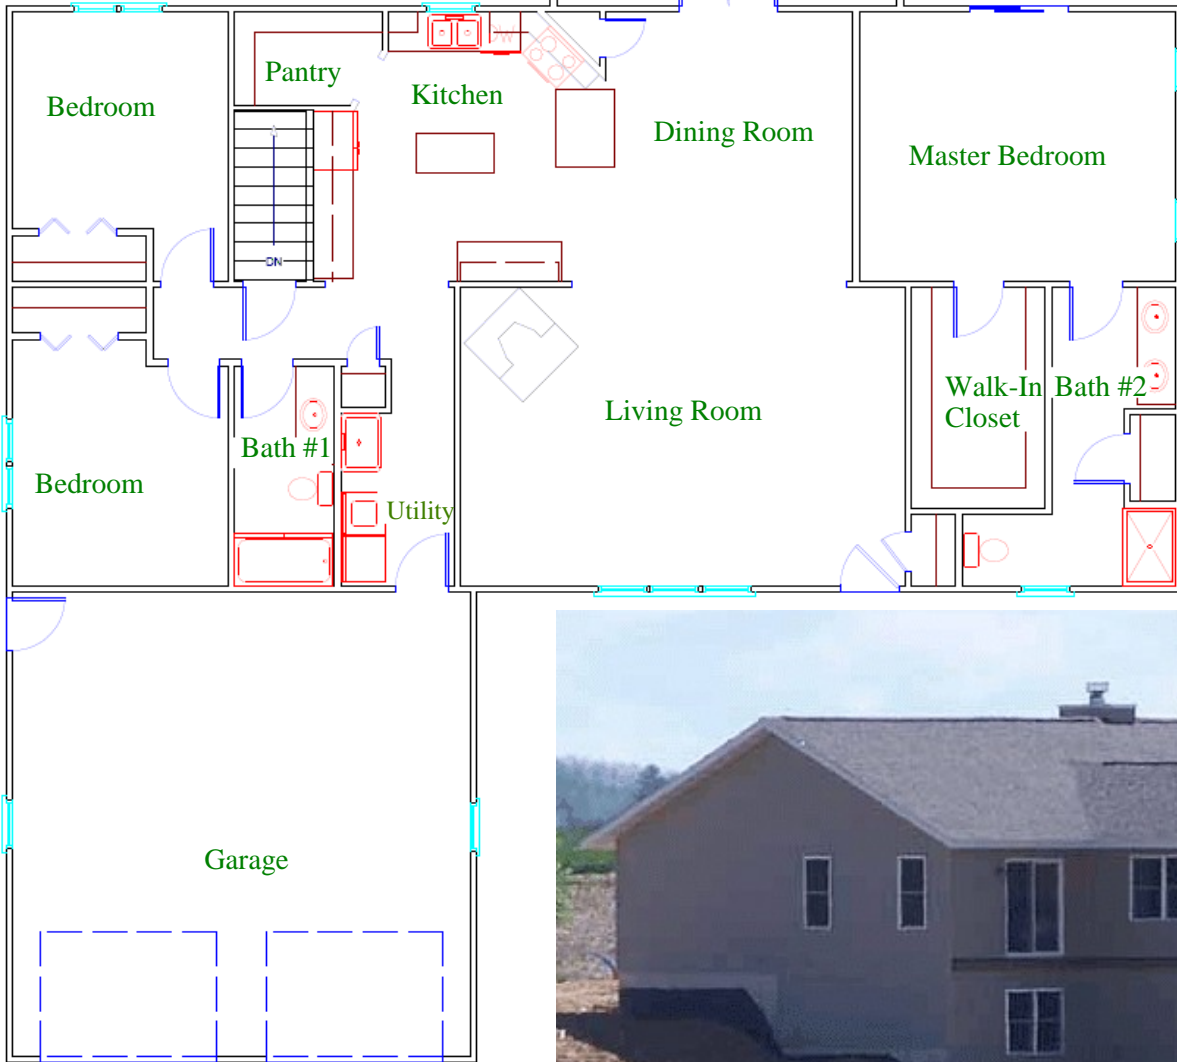

W I S C O N S I N

KHI - 20032L

2056 Sq. Ft.

*Frame-up To a
Total Building Package
Any Portion you Desire*

- * Site Selection
- * Basement Walls & Floors
- * Garage
- * Basement Insulation
- * Plumbing
- * Heating
- * Decks
- * Fireplaces
- * Sun Tunnels & Skylights
- * Driveway Gravel
- * Excavation
- * House
- * Front Steps & Porches
- * Well & Septic System
- * Electrical
- * Finished Basements
- * Brick
- * Floor Coverings
- * Fill & Black Dirt
- * Appliances
- * 10-Year Homeowners Warranty