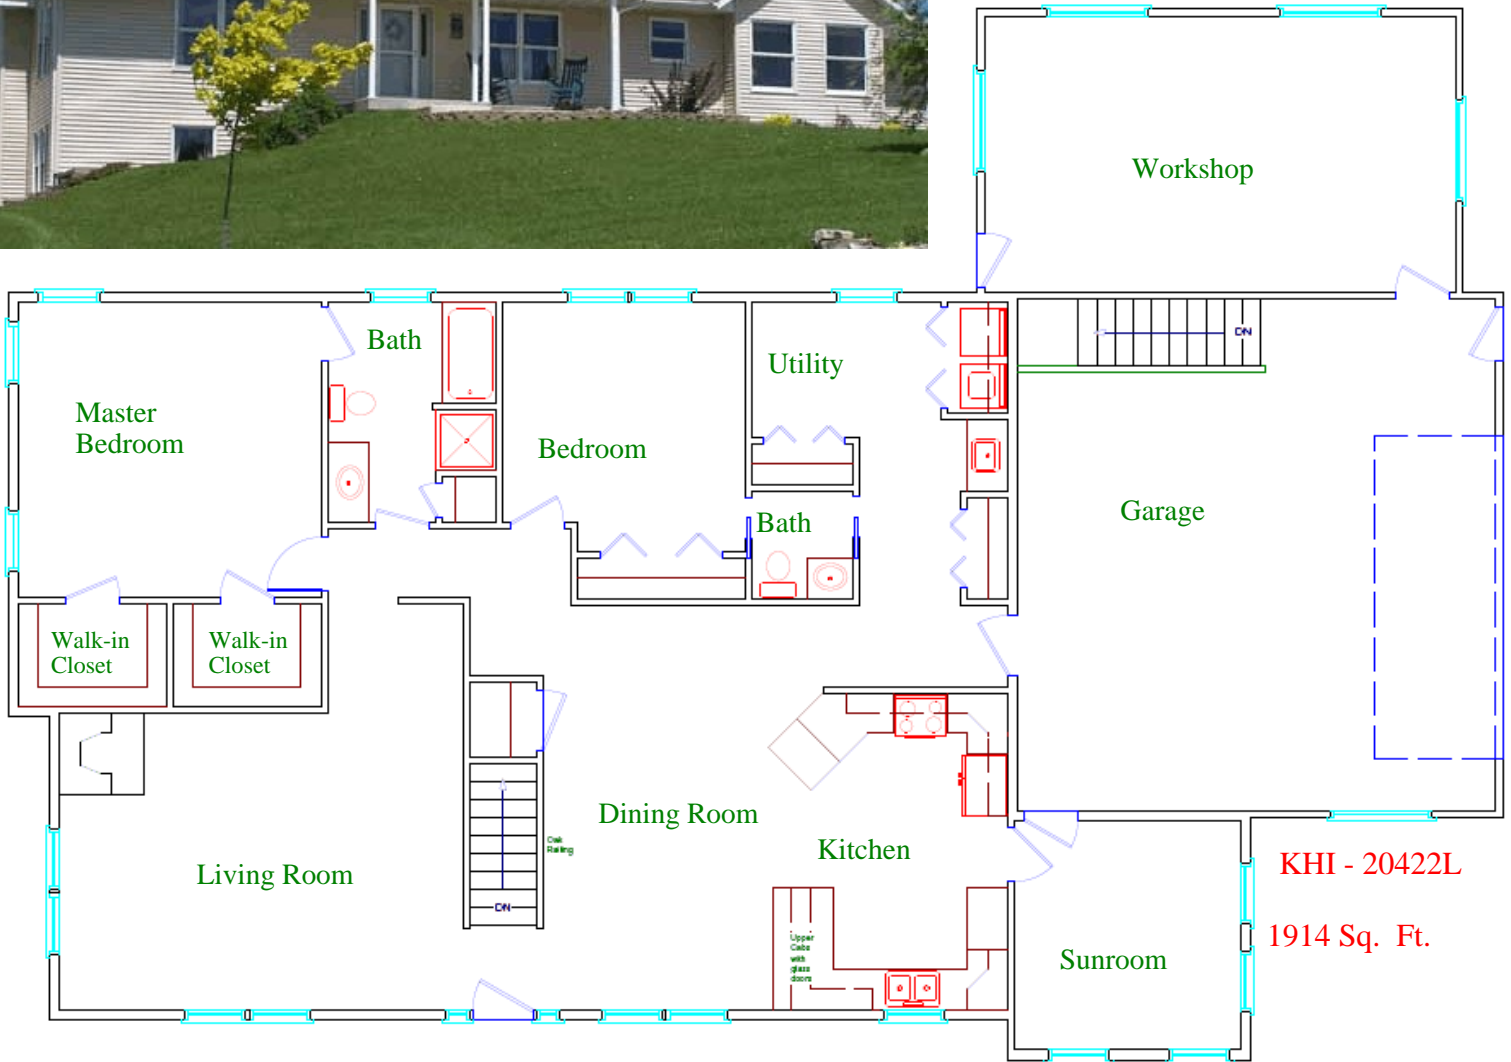

Bring in  
your  
floor plans &  
ideas or  
use ours

KHI - 20422L

1914 Sq. Ft.

*Frame-up To a  
Total Building Package  
Any Portion you Desire*

- \* Site Selection
- \* Basement Walls & Floors
- \* Garage
- \* Basement Insulation
- \* Plumbing
- \* Heating
- \* Decks
- \* Fireplaces
- \* Sun Tunnels & Skylights
- \* Driveway Gravel
- \* 10-Year Homeowners Warranty
- \* Excavation
- \* House
- \* Front Steps & Porches
- \* Well & Septic System
- \* Electrical
- \* Finished Basements
- \* Brick
- \* Floor Coverings
- \* Fill & Black Dirt
- \* Appliances