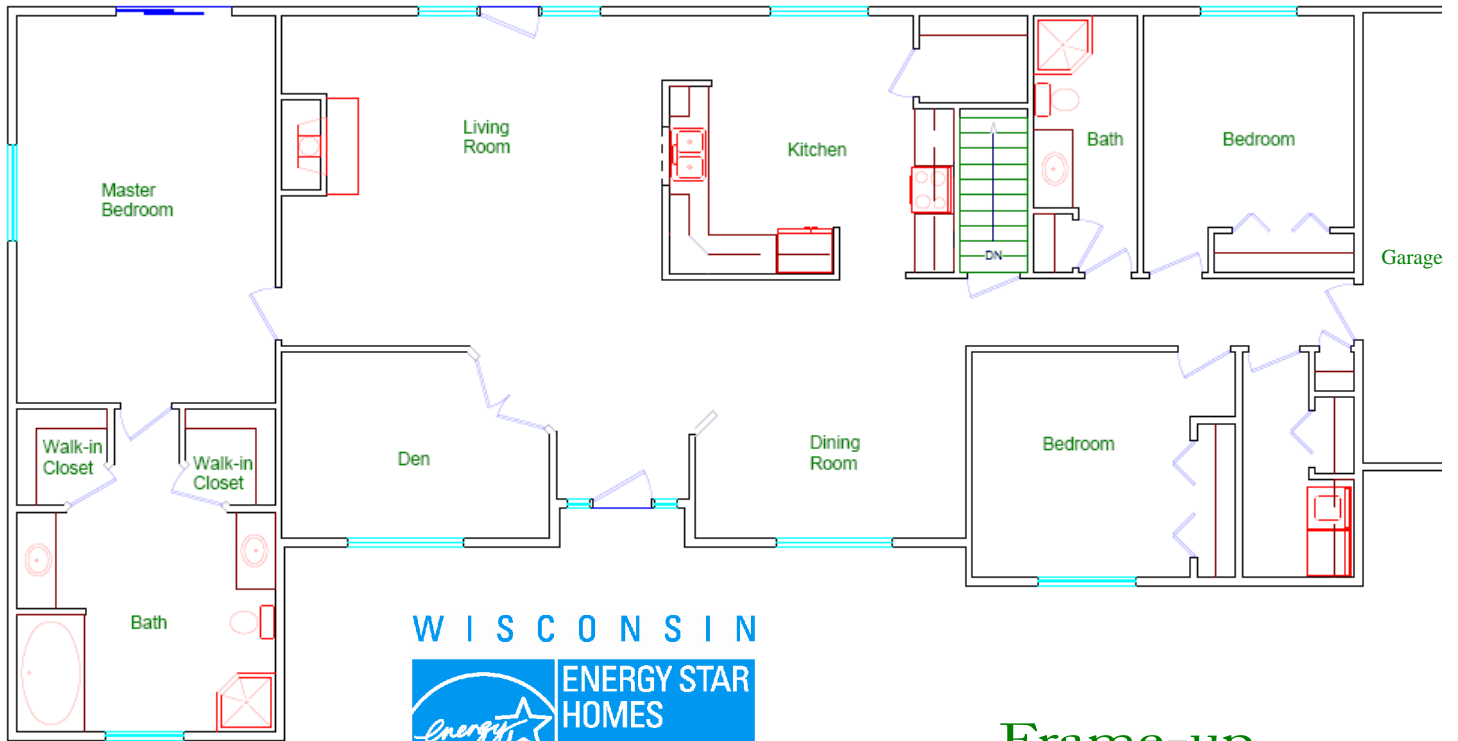

KHI - 21632L

2100 Sq. Ft.

Frame-up
To a
Total Building Package
Any Portion you Desire

Kickapoo Homes of Viroqua, Inc.

Since 1976 809 N. Main St., Viroqua, WI 54665
QUALITY AT ITS BEST AND WE'LL SAVE YOU MONEY